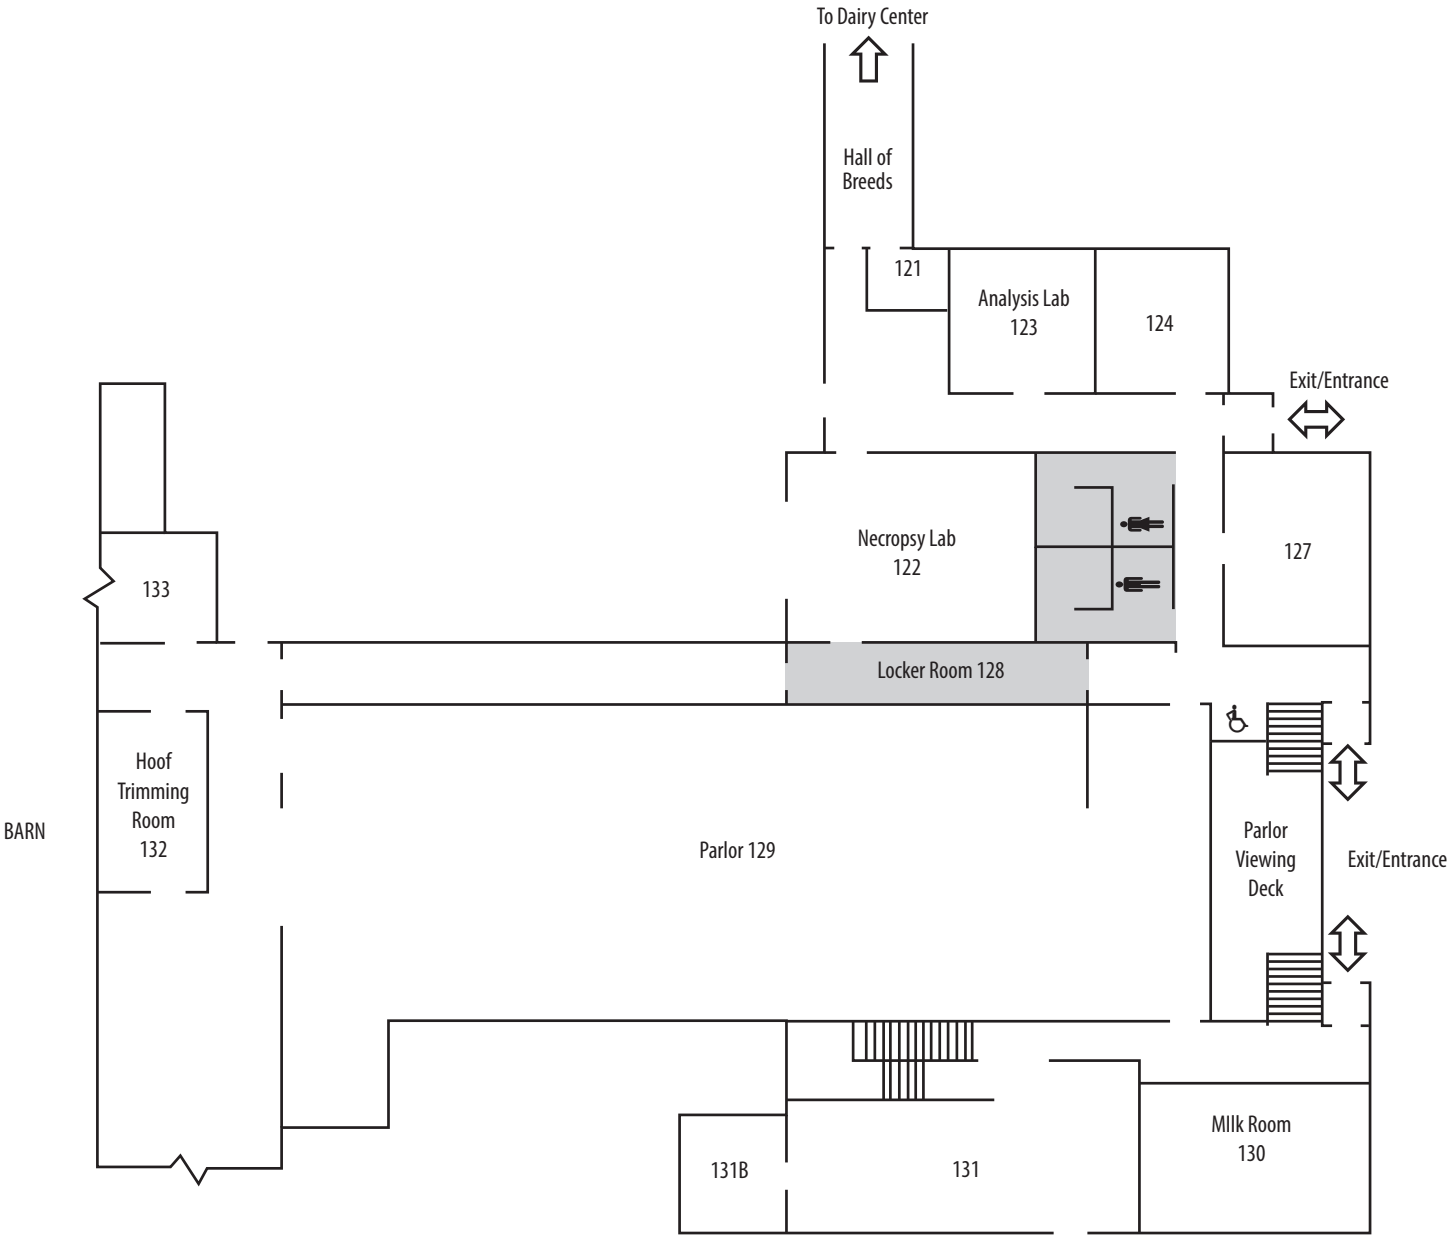

IOWA'S DAIRY CENTER

Production Facility | Calmar Campus

■ = STORM SHELTER AREAS