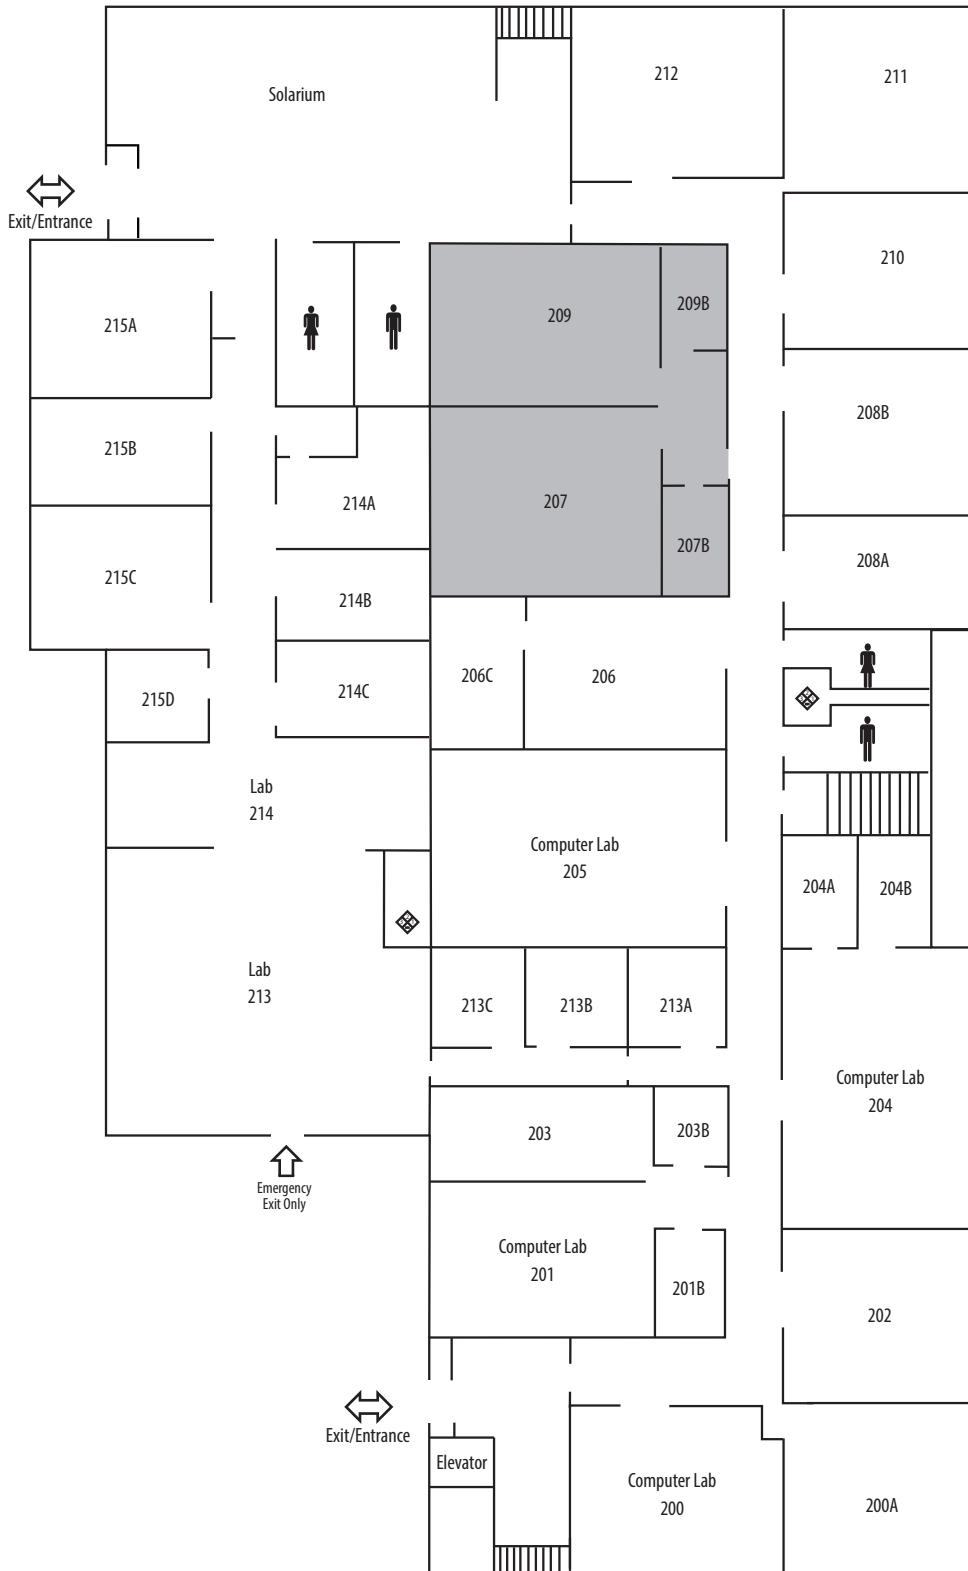

MAX CLARK - LEVEL 2

Calmar Campus

■ = STORM SHELTER AREAS