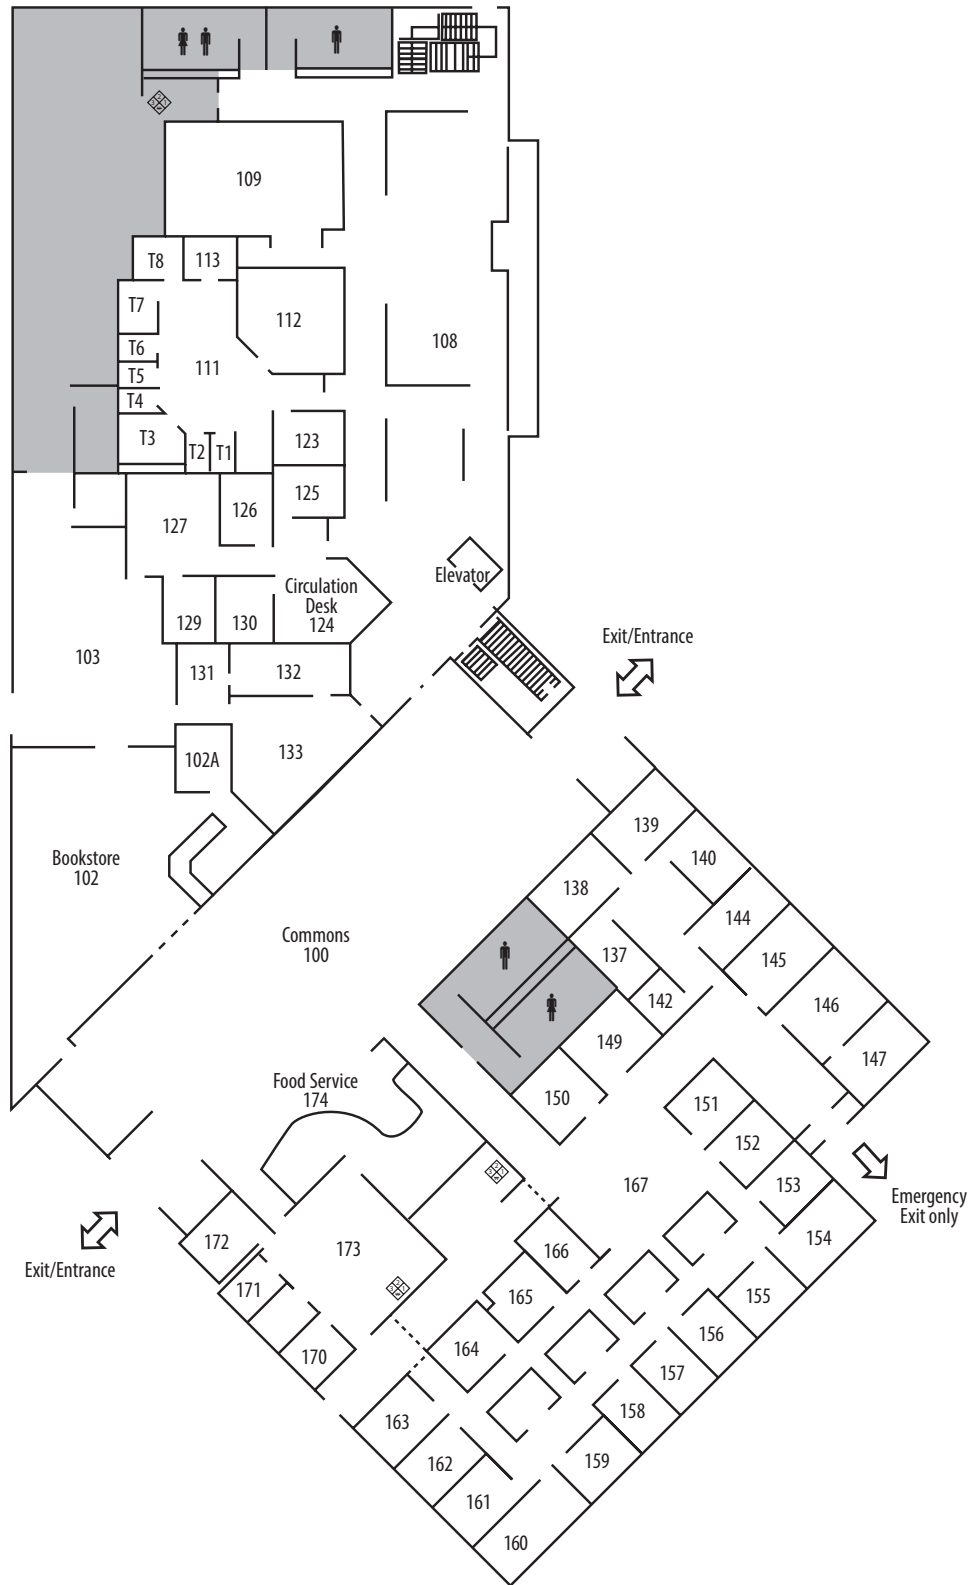

STUDENT CENTER - LEVEL 1

Calmar Campus

■ = STORM SHELTER AREAS