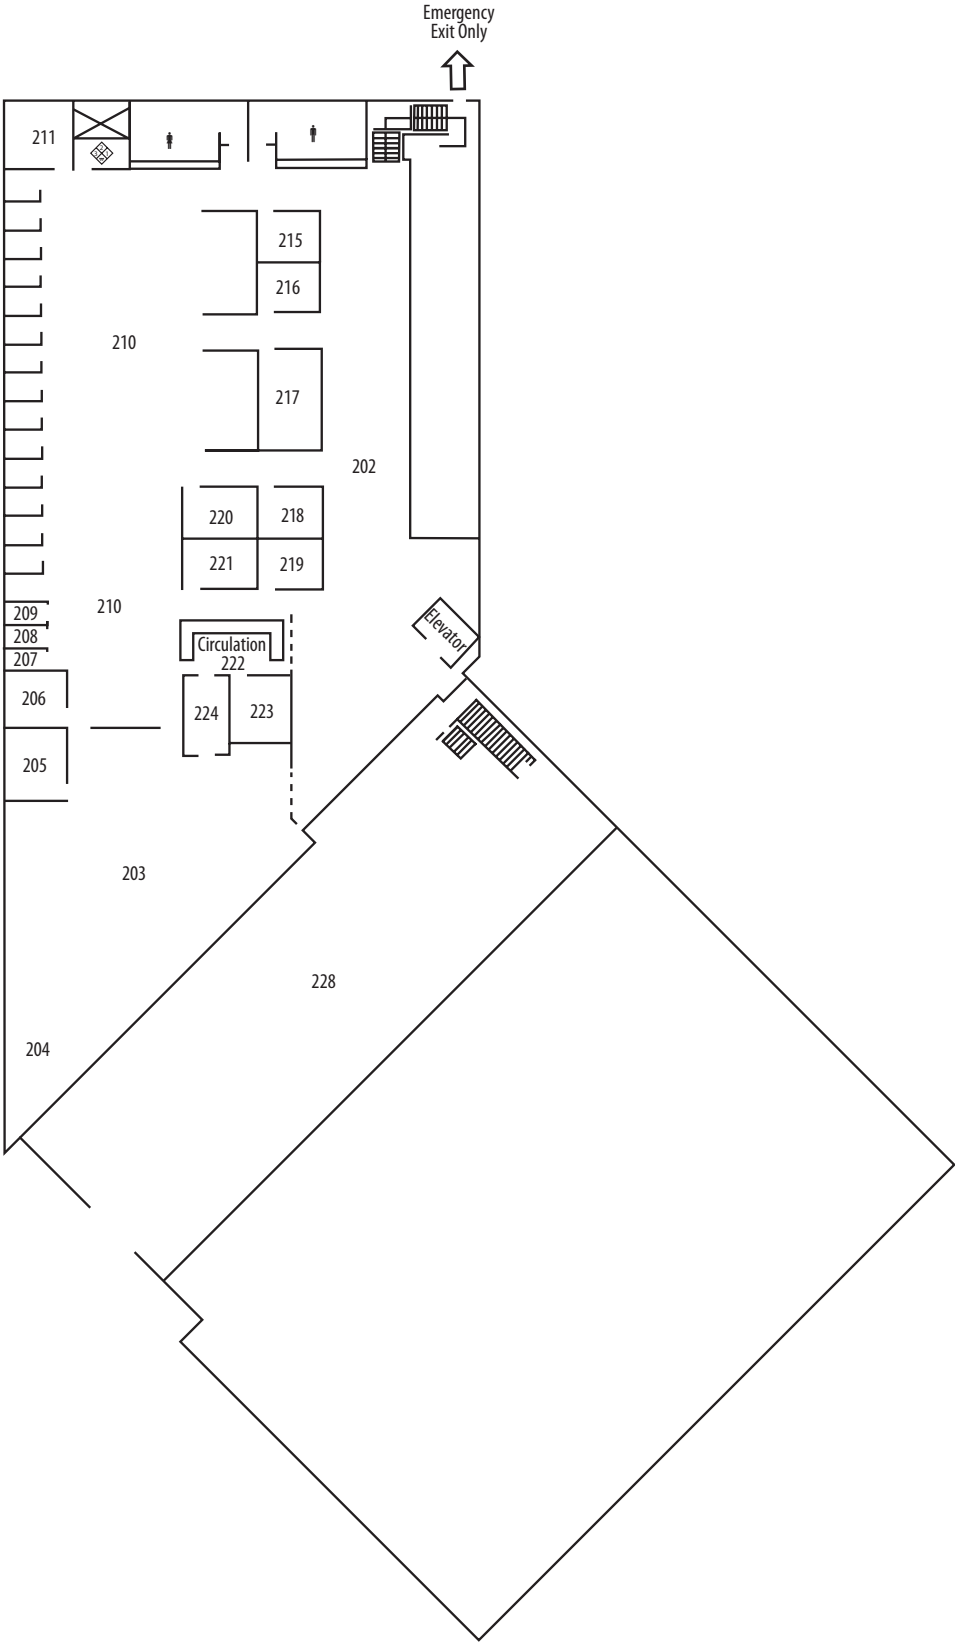

STUDENT CENTER - LEVEL 2

Calmar Campus