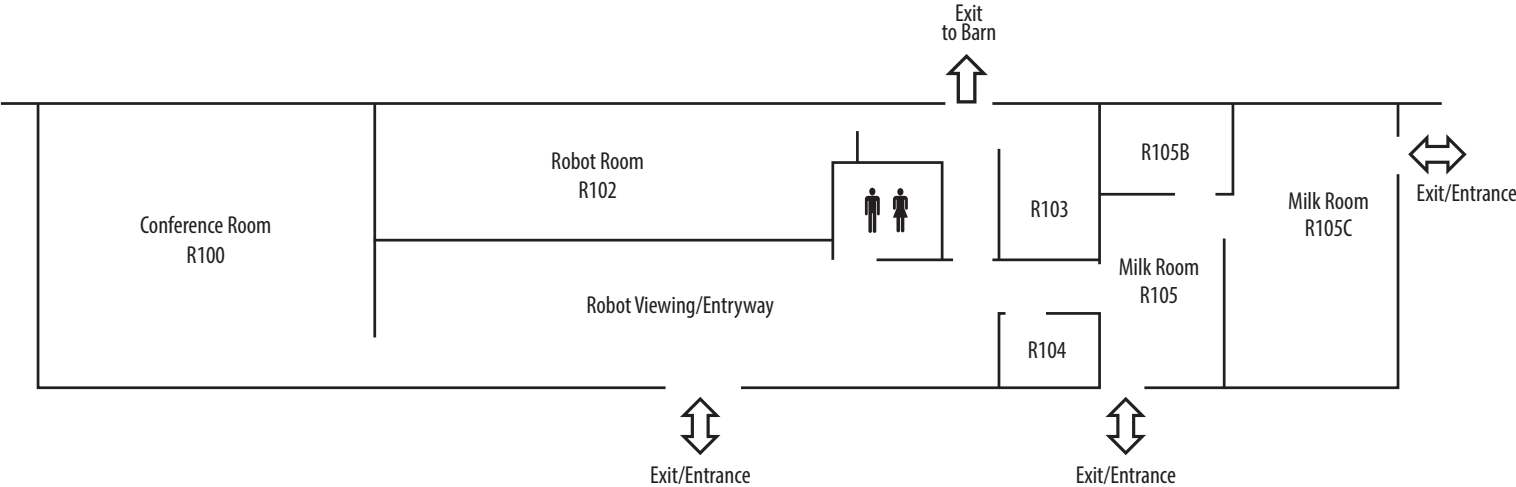

# DARWIN L. SCHRAGE ADMINISTRATION BUILDING

Calmar Campus

■ = STORM SHELTER AREAS