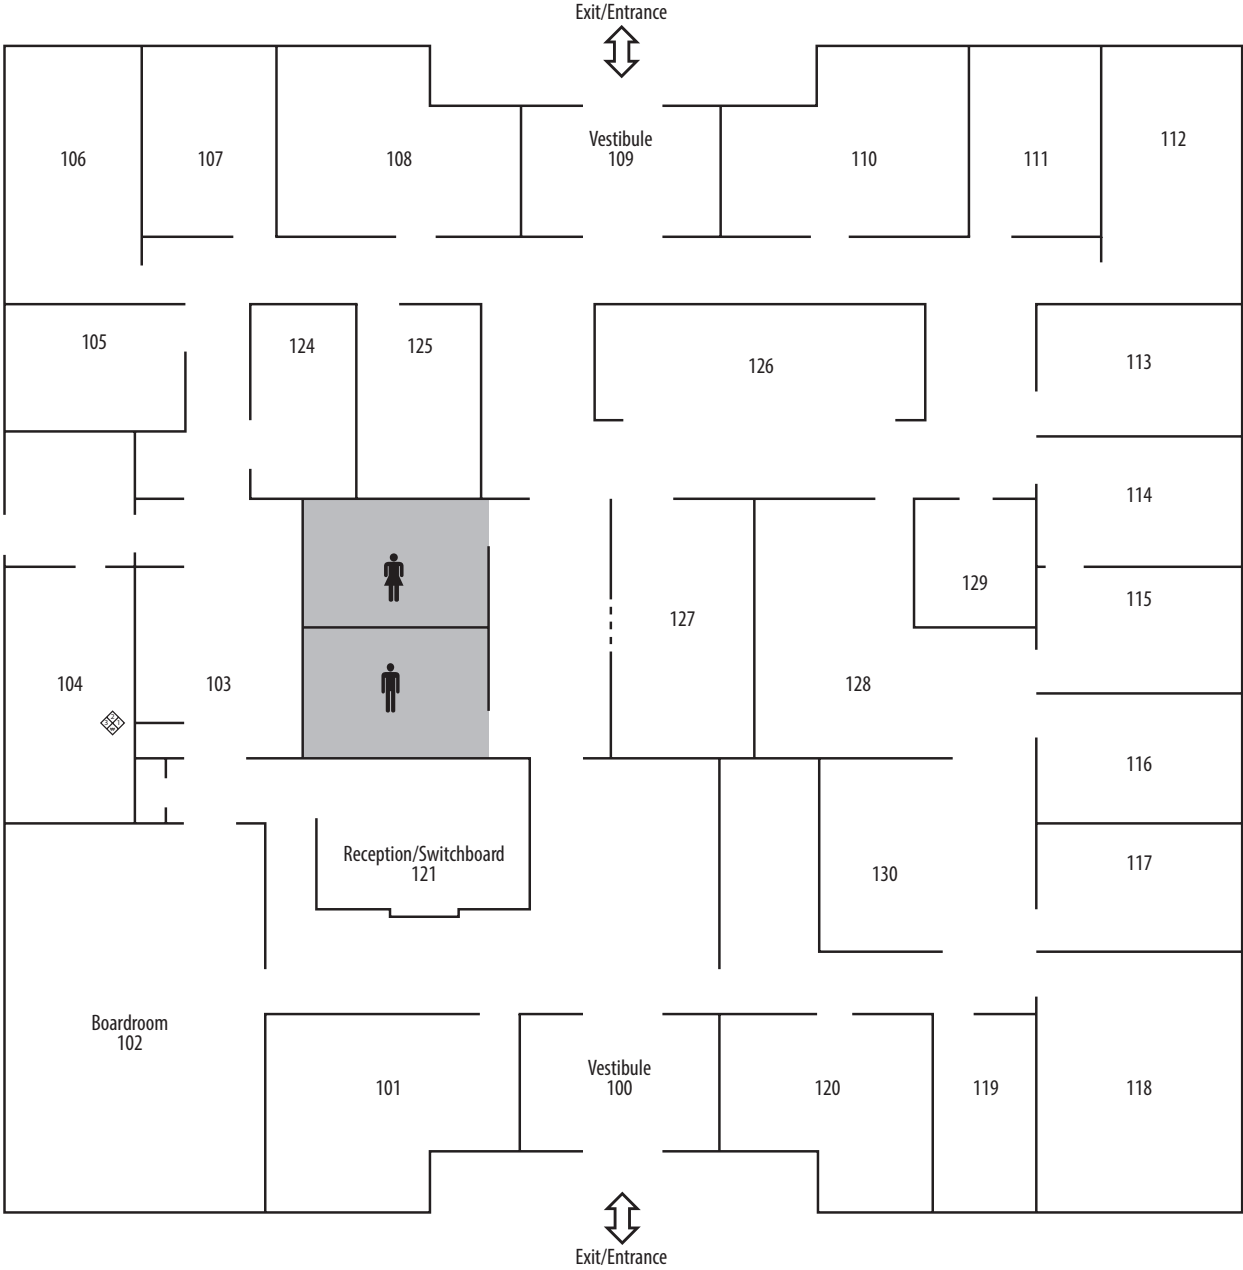

DARWIN L. SCHRAGE ADMINISTRATION BUILDING

Calmar Campus

■ = STORM SHELTER AREAS