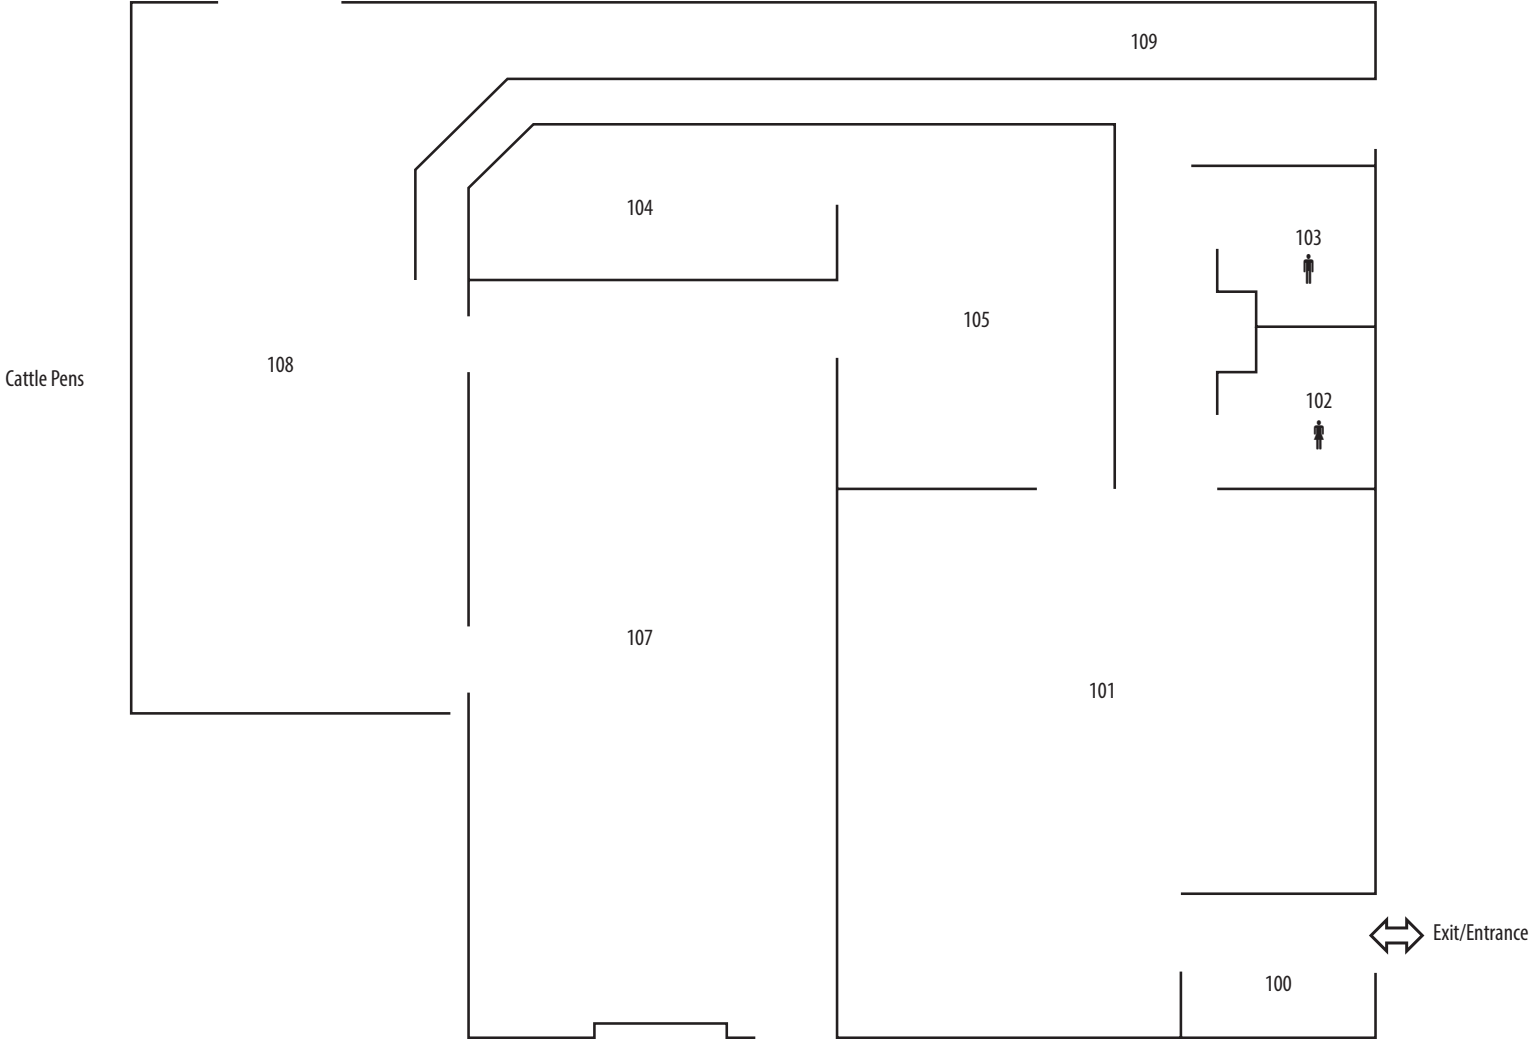

BEEF EDUCATION FACILITY

Calmar Campus