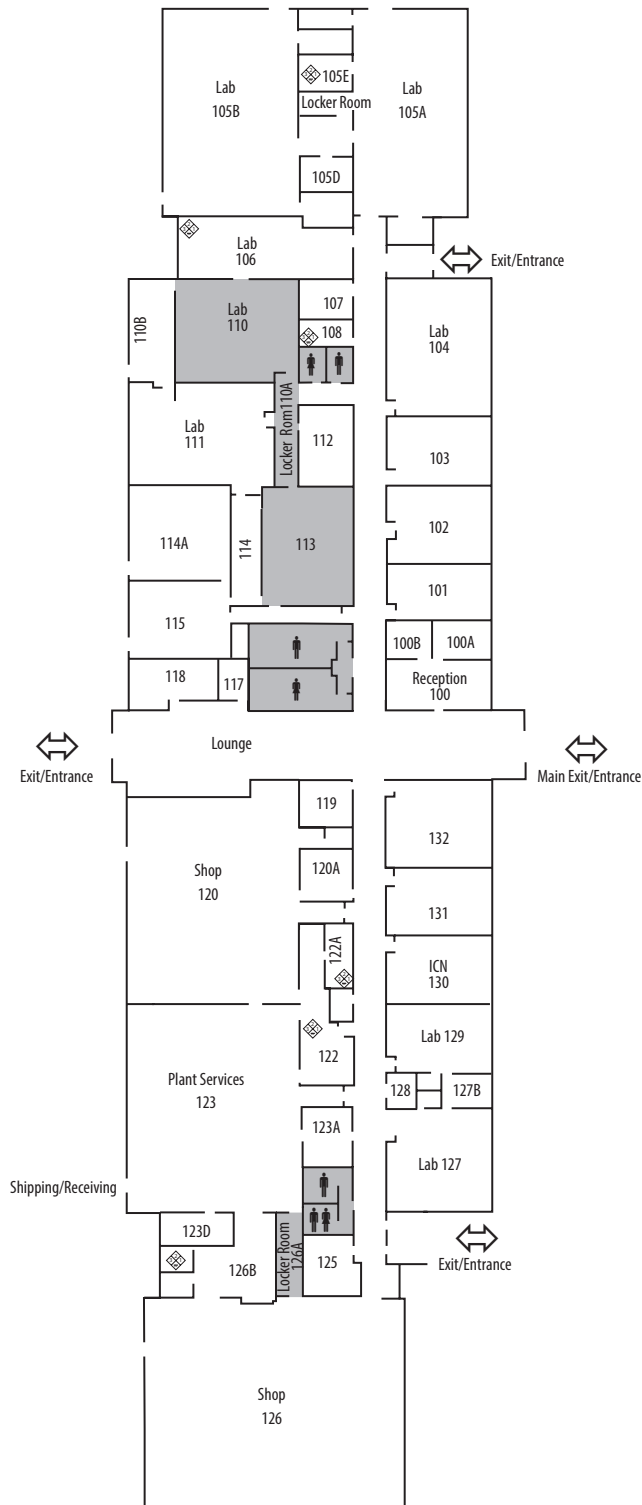

# INDUSTRIAL TECHNOLOGIES BUILDING

Calmar Campus

■ = STORM SHELTER AREAS